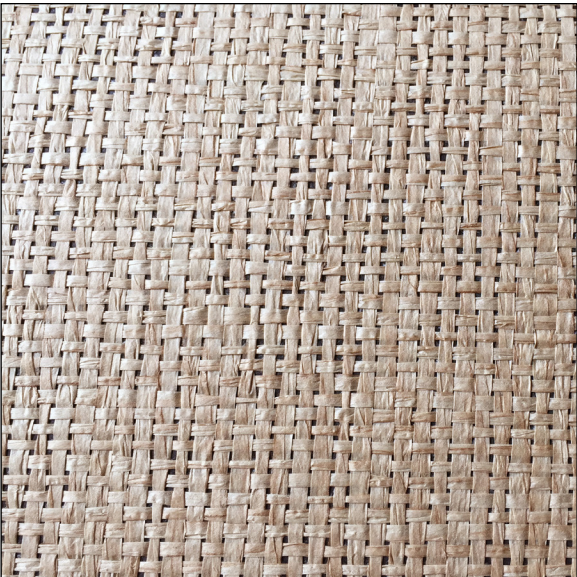

**PERFECT PAPER -
Bright White**

**TEXTURED VINYL -
Bright White**

**SILVER SHIMMER -
Metallic Silver**

**GOLD GLOW -
Metallic Gold**

**GRASS CLOTH 488-410 pg 10 -
Smoke**

**GRASS CLOTH 488-411 pg 11 -
Bone**

**GRASS CLOTH 488-427 pg 27 -
Taupe on Bark**

**GRASS CLOTH 488-428 pg 28 -
Bright White on Metallic Silver**

THE SARAH ROWLAND COLLECTION™ 2018
wall coverings 3/4

**GRASS CLOTH 488-444 pg 44 -
Desert**

**GRASS CLOTH 488-445 pg 45 -
Buff**

**CORK 406 -
Dark Chocolate**

**CORK 301 -
Cinnamon & Cocoa Stripes**

**CORK 203 -
Cinnamon with Gold Metallic Flecks**

**CORK 304 -
Cinnamon**